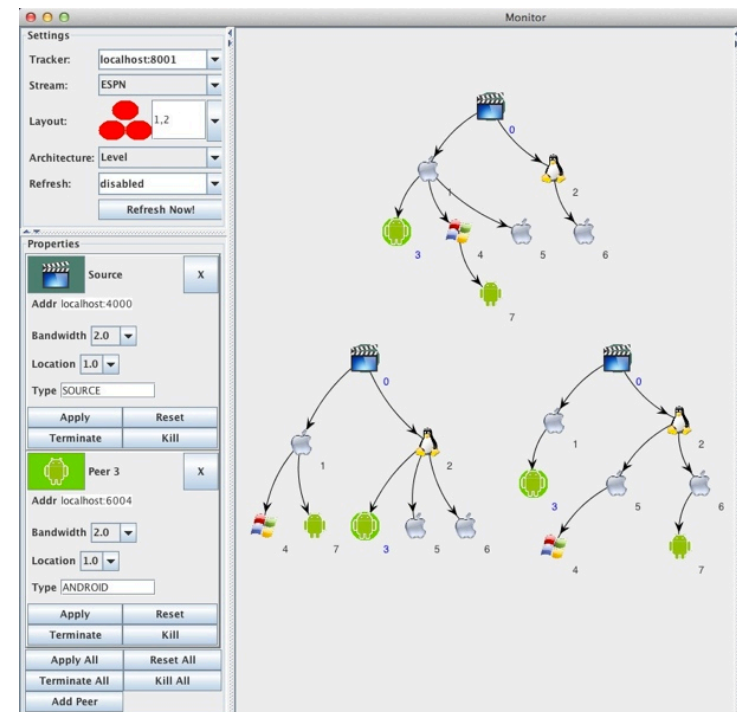

# Resilient Tree-based P2P Live Streaming in Reality

## OPTIMIZATION

Random / Bandwidth / Location

# Resilient Tree-based P2P Live Streaming in Reality

Client Download: <http://bit.ly/15PDnxH>