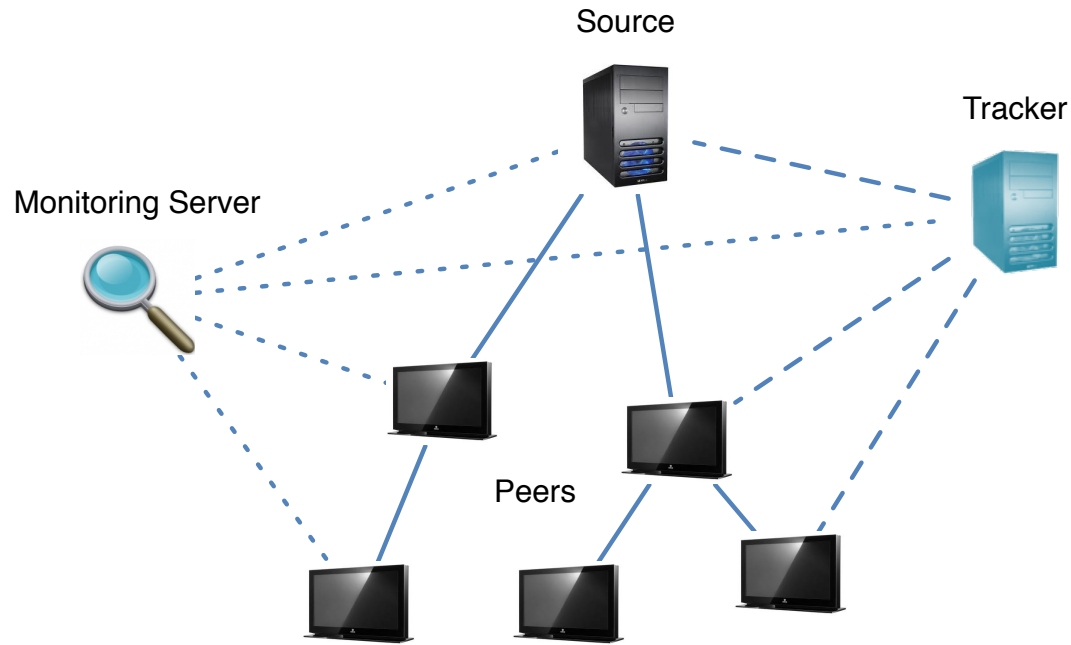

# Resilient Tree-based P2P Live Streaming in Reality

## OPTIMIZATION

Random / Bandwidth / Location

# Resilient Tree-based P2P Live Streaming in Reality

Client Download: <http://bit.ly/15PDnxH>